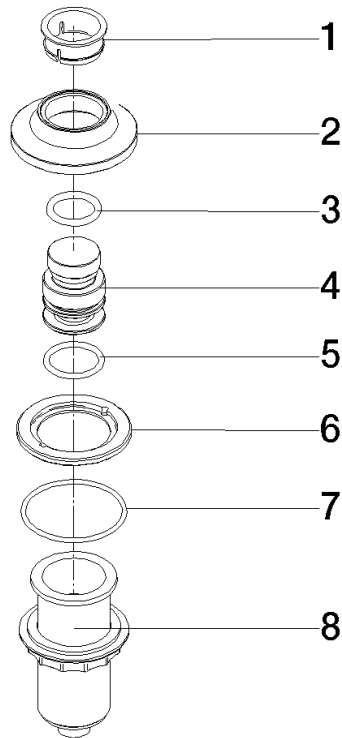

For more information go to [www.insinkerator.com](http://www.insinkerator.com)

	Chrome	10 713 809-00
	Brushed Platinum	10 713 809-06
	Platinum	10 713 809-08
	Durabross (23kt Gold)	10 713 809-09
	Dark Chrome	10 713 809-19
	Brushed Durabross (23kt Gold)	10 713 809-28
	Matte Black	10 713 809-33
	Brushed Champagne (22kt Gold)	10 713 809-46
	Champagne (22kt Gold)	10 713 809-47
	Brushed Chrome	10 713 809-93
	Brushed Dark Platinum	10 713 809-99

10 713 809

mm [inches]

10 713 809

Parts for other finishes can be found here: Brushed Platinum

### Spare parts list

No.	Item Number	Name	Quantity used	Delivery time
1	09 28 10 141 90	sleeve	1	2
2	90 27 80 034 00-00	rosette	1	10
3	09 14 10 507 90	seal	1	2
4	90 21 33 052 00-00	Pushbutton	1	10
5	09 14 10 015 90	seal	1	2
6	90 24 01 033 00 90	ring	1	2
7	09 14 10 210 90	seal	1	2
8	04 30 01 186 00 90	sleeve	1	2