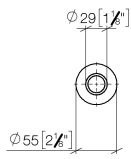

10 713 809

mm [inches]

10 713 809

Parts for other finishes can be found here: Brushed Platinum

### Spare parts list

No.	Item Number	Name	Quantity used	Delivery time
1	09 28 10 141 90	sleeve	1	2
2	90 27 80 034 00-00	rosette	1	10
3	09 14 10 507 90	seal	1	2
4	90 21 33 052 00-00	Pushbutton	1	10
5	09 14 10 015 90	seal	1	2
6	90 24 01 033 00 90	ring	1	2
7	09 14 10 210 90	seal	1	2
8	04 30 01 186 00 90	sleeve	1	2